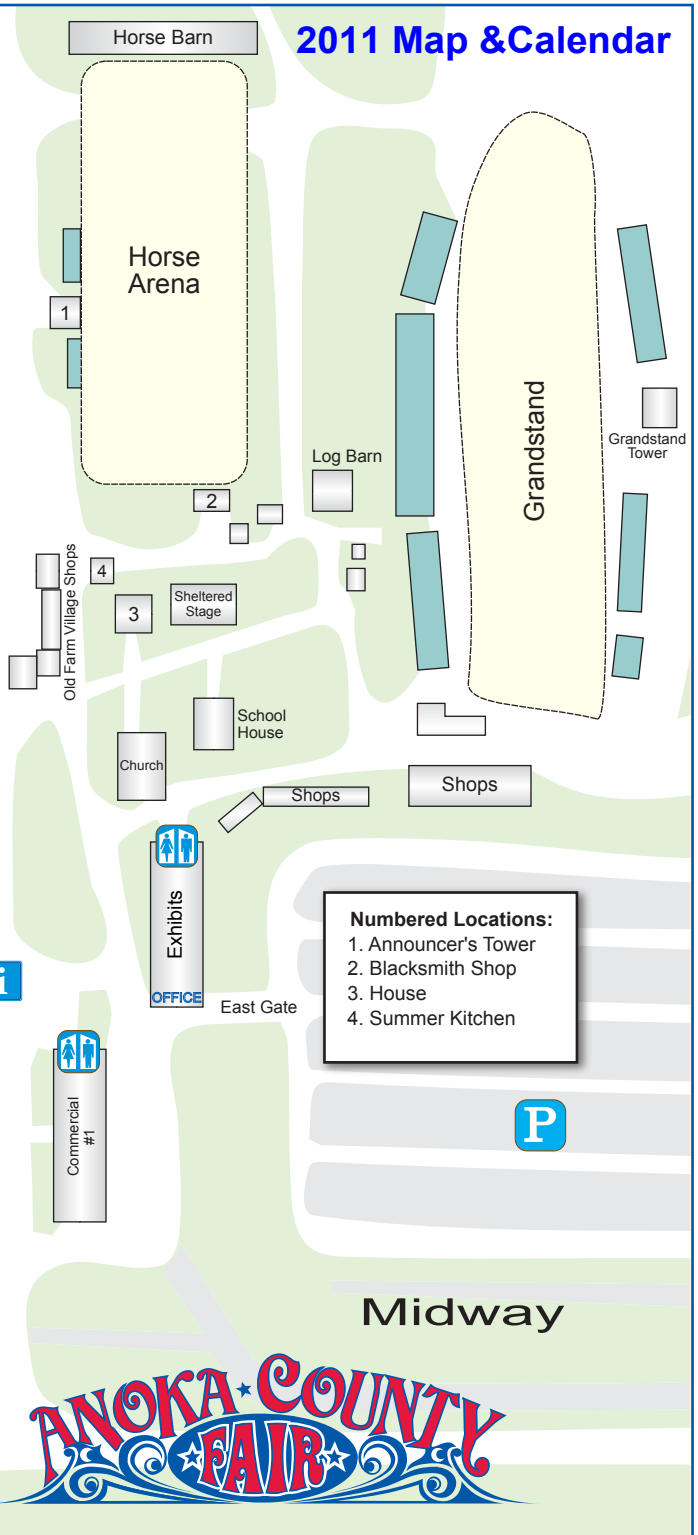

2011 Map & Calendar

Numbered Locations:
 1. Announcer's Tower
 2. Blacksmith Shop
 3. House
 4. Summer Kitchen

Tuesday ~ July 26th

All Day	The Old Farm Place	Petting Zoo and Pony Rides
All Day	School House	Kid's Coloring Contest
9:00 am	Horse Arena	4-H Horse/Pony Show
9:00 am	Livestock Barn	4-H Swine Show
10:00 am	Livestock & Arena	4-H Beef Show
10:30 am	Livestock & Arena	4-H Sheep Show
12:00 noon	Flag Pole	Flag raising ceremony for the opening of the 2011 Anoka County Fair
4:30 & 5:30 pm	Bandshell	4-H Arts-In Performance, a youth musical performance
6:00 pm	By the Church	Mitchell Marionettes
6:00 pm	Grandstand	Motocross Racing
7 - 11 pm	Bandshell	Junk FM
7 - 9 pm	Beer Garden	Bingo

Wednesday ~ July 27th

All Day	The Old Farm Place	Petting Zoo and Pony Rides
All Day	School House	Kid's Coloring Contest
9 am- 2 pm	Beer Garden	Sr. Citizen (62+) admission \$4.00
9:00 am	Beer Garden	Sr. Citizen Opening Entertainment
9:00 am	Horse Arena	4-H Horse/Pony Show
10:00 - 11:15 am	Beer Garden	Senior Bingo
11:15 am	Beer Garden	Senior's Lunch
12:00 pm	Beer Garden	Outstanding Sr. Citizen Award Recognition of married couples of 50 years or more
12:30 - 2:00 pm	4-H Exhibit Bldg	4-H Fun Works, hands-on creative arts experience for kids, \$1
1:00 - 4:00	Beer Garden	BLL KONCAR Strolling Polka show
2:00, 4:30 & 7:00 pm	By the Church	Mitchell Marionettes
2:30 & 4:00 pm	Bandshell	4-H Arts-In Performance, youth musical performance
3:00 - 5:00 pm	4-H Exhibit Bldg	4-H Food Review
5:00 pm	Livestock & Arena	Wool Fleece Show/Lamb Lead
5:00 - 6:30 pm	Bandshell	Talent Contest Open Division
5:30 pm	Livestock & Arena	Lamb Lead
6:00 - 8:00 pm	4-H Exhibit Bldg	4-H Family Fun Night (See bottom of the 4-H page)
7 pm - 10:30 pm	Bandshell	32 BELOW
7 pm - 11:00 pm	Beer Garden	THE 3 DUDES, Acoustic Trio performance
7:00 pm	Grandstand	Great Frontier Bull Riding + Mutton Bustin'
After Dark	Grandstand+	*FIREWORKS*